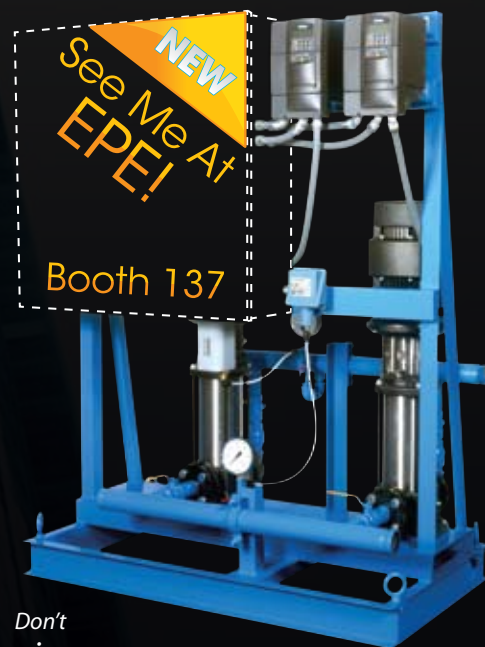

How's the Pressure up there?

AQUAFLO
CONTROL

PLUMBING SYSTEMS
PLUMBING ACCESSORIES

Strong, even and reliable.
Control supply on demand with AquaFloControl™ down below.

AquaFloControl™ plumbing systems and accessories deliver reliable water service at controlled volume and pressure to your tallest and most demanding customers. These pre-engineered, standard and custom booster plumbing packages are easy to install, operate and maintain.

EMPOWERING CONTROL

Calling on the innovative engineering expertise Patterson Pump products have embodied for decades, AquaFloControl systems now sport a new, state-of-the-art System Controller. Offering both energy and system management, this new custom, programmable controller offers an easy-to-read and operate interface that belies its highly sophisticated capabilities.

Check out these great new features and capabilities:

FEATURES

- Bright, sharp, easy-to-read and operate 256 color TFT LCD touch screen
- NEMA 4 rated
- Touch screen separated from PLC for easy removal/replacement without interfering with PLC system operation
- 2MB Flash (nonvolatile) memory for touch screen program
- Only one switch on control panel (Main Disconnect)
- Backup start switch (On/Auto), located inside control panel, for Pump 1 in event of touch screen/PLC failure
- "Pop-Up" windows overlay main operation data screen for easier monitoring
- Pump operation – automatic or manual mode
- All screens include "Emergency Stop Pumps" button
- Two-level password protection
- Screen-saver turns off backlight after 10 minutes of nonuse